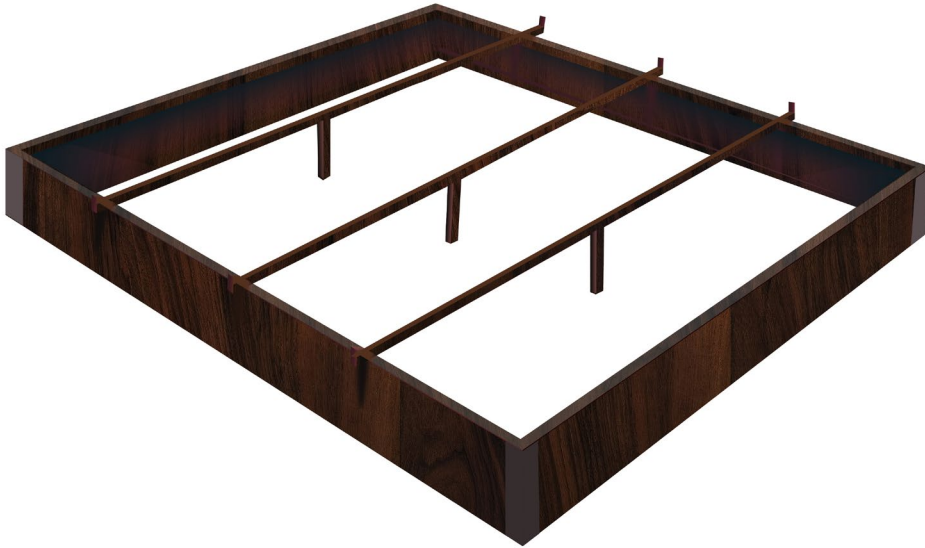

Double Full Wood Bed Base Ht 6"

Model: BB-54W

- Description: Double full
- Board Material: MDF Melamine
- Supports: Steel
- Finish: Powdered Coated
- Height: 6"
- Shipped knockdown
- Brand: NERVAL
- Warranty: Limited Lifetime Warranty